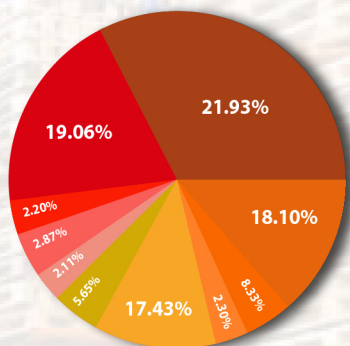

SHOW FACTS

Event Name :	Warehouse & Logistics Asia
Event Date :	31 January - 3 February 2024 10:00 a.m. - 6:00 p.m.
Venue :	Hall 103-104, Bangkok International Trade Exhibition Center (BITEC)
Show Organizers :	Digiview Advertising Group Co.,Ltd.
Total Visitors (Packs) :	14,081 from 19 countries
Total Exhibitors (Company) :	80 Company from 5 countries Malaysia, Singapore, China, Laos, Sri Lanka, Taiwan, Japan, Vietnam, India, France, Italy, Hong Kong

VISITOR REPORT

JOB FUNCTION

Business Owner, CEO,MD,GM	21.93%
Other...	19.06%
Manager	18.10%
Marketing / Sales	17.43%
Engineer, Technician, Production & Processing	8.33%
Purchasing	5.65%
Research & Development	2.87%
Factory	2.30%
Academic Affairs & Training	2.20%
Quality Control / Quality Assurance	2.11%